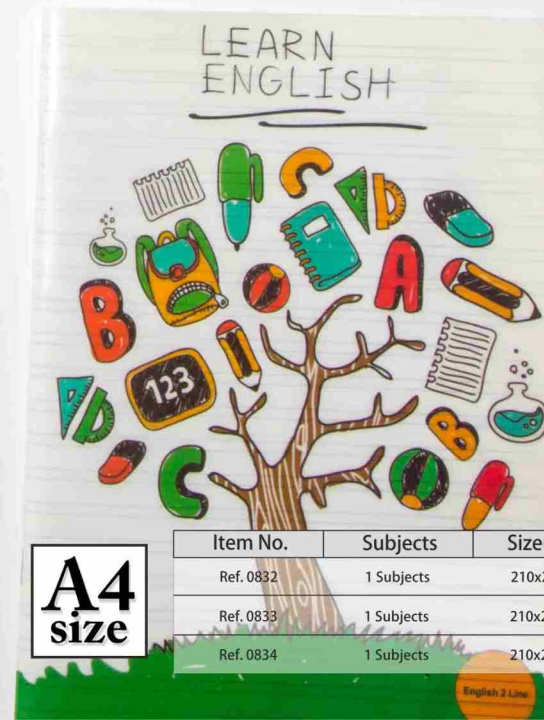

**A4
size**

Item No.	Subjects	Size(mm)	Sheets	Barcode
Ref. 0844	1 Subjects	210x297mm	60 Sheets	
Ref. 0743	1 Subjects	210x297mm	80 Sheets	
Ref. 0744	1 Subjects	210x297mm	100 Sheets	

STITCHED

ENGLISH notebook

English 2 Line

60 Gsm

Stitched

PP
Cover

**B5
size**

Item No.	Subjects	Size(mm)	Sheets	Barcode
Ref. 0880	1 Subjects	170x250mm	60 Sheets	
Ref. 0881	1 Subjects	170x250mm	100 Sheets	

**A4
size**

Item No.	Subjects	Size(mm)	Sheets	Barcode
Ref. 0832	1 Subjects	210x297mm	60 Sheets	
Ref. 0833	1 Subjects	210x297mm	80 Sheets	
Ref. 0834	1 Subjects	210x297mm	100 Sheets	