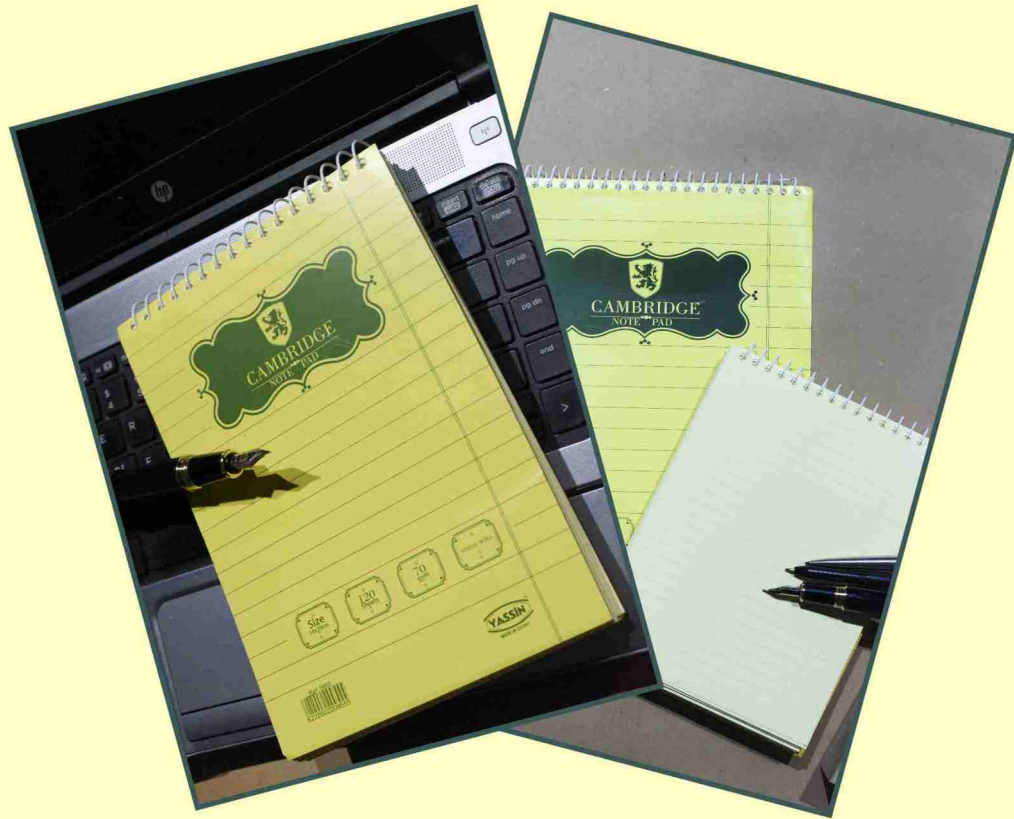

70 Gsm

Wired

Item No.	Subjects	Size(mm)	Sheets	Barcode
Ref. 0904	1 Subject	200x280mm	120 Sheets	
Ref. 0955	1 Subject	140x200mm	120 Sheets