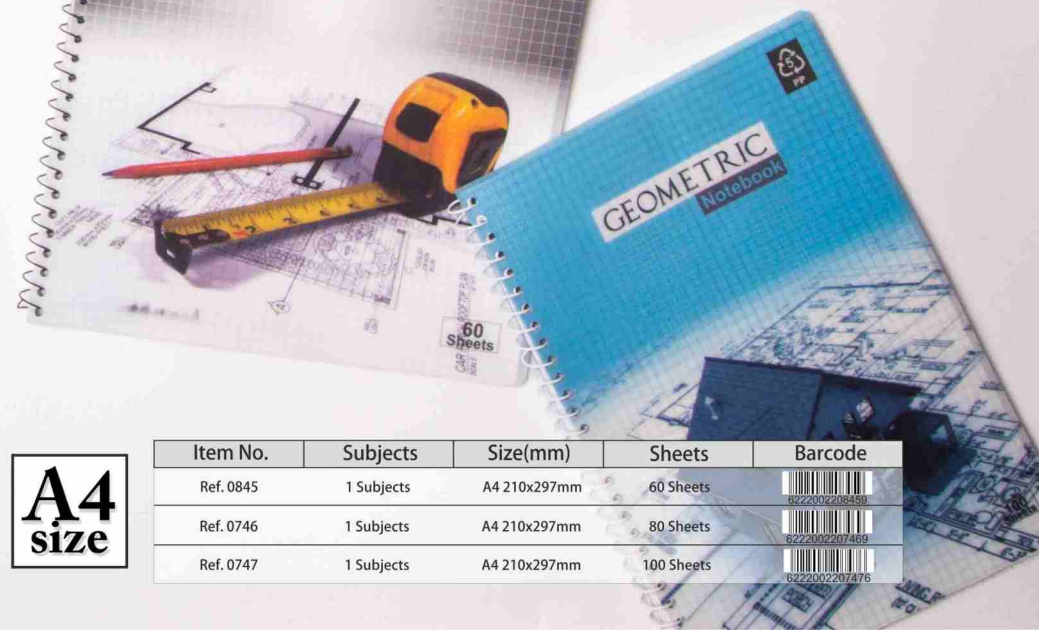

GEOMETRIC Notebook

**B5
size**

Item No.	Subjects	Size(mm)	Sheets	Barcode
Ref. 0877	1 Subjects	170x250mm	60 Sheets	
Ref. 0878	1 Subjects	170x250mm	80 Sheets	
Ref. 0879	1 Subjects	170x250mm	100 Sheets	

**A4
size**

Item No.	Subjects	Size(mm)	Sheets	Barcode
Ref. 0845	1 Subjects	A4 210x297mm	60 Sheets	
Ref. 0746	1 Subjects	A4 210x297mm	80 Sheets	
Ref. 0747	1 Subjects	A4 210x297mm	100 Sheets