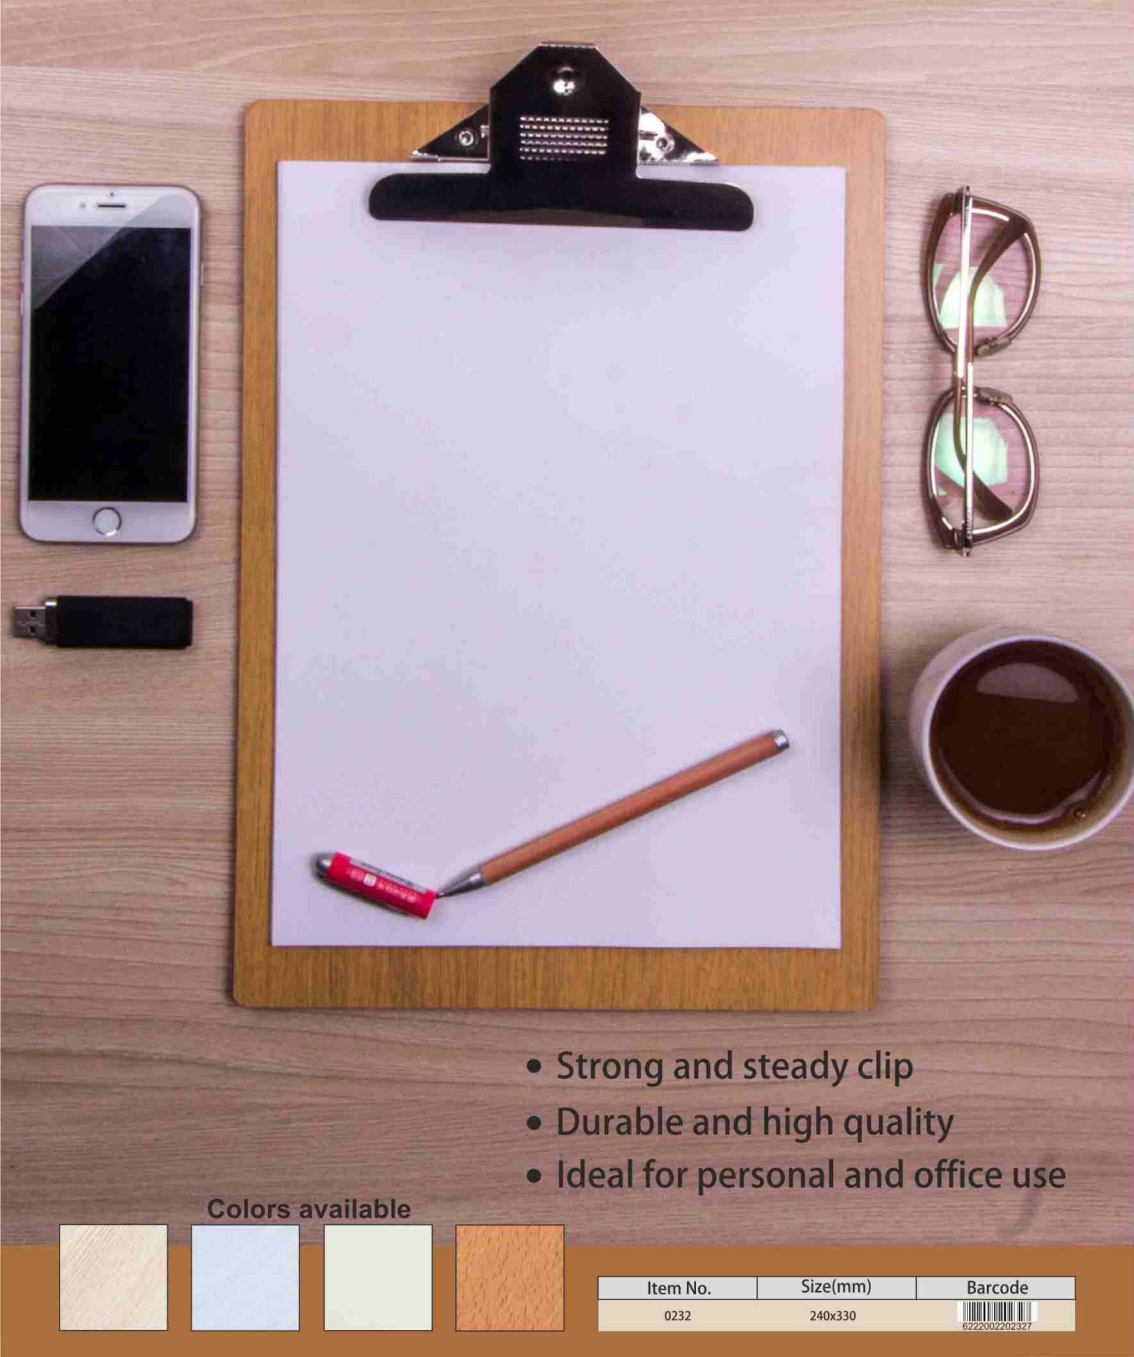

MEMO HOLDER

60 Gsm

9x9
size

Item No.		Size(mm)	Sheets	Barcode
Ref. 0737	With Box	90x90mm	114 Sheets	
Ref. 0912	Without Box	90x90mm	152 Sheets	

Clip Board HARDCOVER

- Strong and steady clip
- Durable and high quality
- Ideal for personal and office use

Item No.	Size(mm)	Barcode
0806	A4 210x297	

CLIP BOARD

Wood Material

- Strong and steady clip
- Durable and high quality
- Ideal for personal and office use

Colors available

Item No.	Size(mm)	Barcode
0921	A4 210x297	 6222002209210

CLIP BOARD

Wood Material

- Strong and steady clip
- Durable and high quality
- Ideal for personal and office use

Colors available

Item No.	Size(mm)	Barcode
0232	240x330	 6222002202327

LabelPrint

- LaserPrint
- Inkjet
- CopyPrint
- MultiFunction