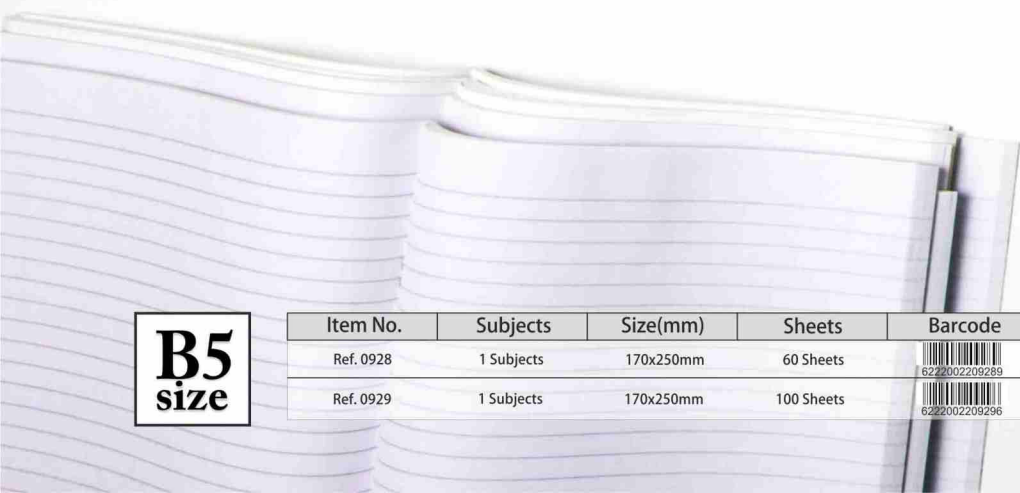

Item No.	Subjects	Size(mm)	Sheets	Barcode
Ref. 0768	1 Subjects	210x297mm	40 Sheets	
Ref. 0769	1 Subjects	210x297mm	60 Sheets	
Ref. 0770	1 Subjects	210x297mm	80 Sheets	
Ref. 0771	1 Subjects	210x297mm	100 Sheets	

**A4
size**

**B5
size**

Item No.	Subjects	Size(mm)	Sheets	Barcode
Ref. 0928	1 Subjects	170x250mm	60 Sheets	
Ref. 0929	1 Subjects	170x250mm	100 Sheets