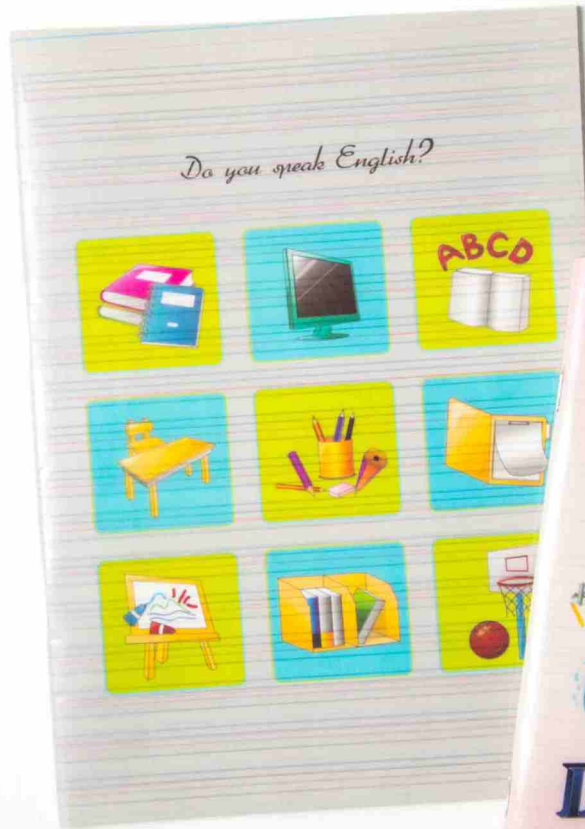

English Notebook ^{4 Line}

PP
Cover

Stitched

English 4 Line

60 Gsm

A4
size

B5
size

Item No.	Subjects	Size(mm)	Sheets	Barcode
Ref. 0882	1 Subjects	B5 170x250mm	60 Sheets	
Ref. 0840	1 Subjects	A4 210x297mm	40 Sheets	