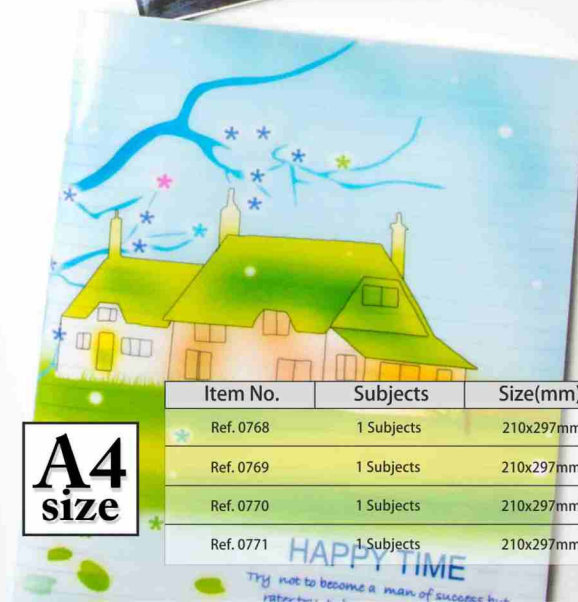

Item No.	Subjects	Size(mm)	Sheets	Barcode
Ref. 0741	5 Subjects	A4 210x297mm	190 Sheets	

Pretty Note Book

8mm Ruled 60 Gsm Wired **HARD Cover**

Item No.	Subjects	Size(mm)	Sheets	Barcode
Ref. 0853	1 Subjects	200x280mm	200 Sheets	
Ref. 0888	1 Subjects	200x280mm	250 Sheets	
Ref. 0889	1 Subjects	200x280mm	300 Sheets	

**A4
size**

Item No.	Subjects	Size(mm)	Sheets	Barcode
Ref. 0772	1 Subjects	210x297mm	60 Sheets	 6222002207728
Ref. 0773	1 Subjects	210x297mm	80 Sheets	 6222002207735
Ref. 0774	1 Subjects	210x297mm	100 Sheets	 6222002207742
Ref. 0775	1 Subjects	210x297mm	120 Sheets	 6222002207759

Notebook LINED

STITCHED

8mm Ruled

60 Gsm

Stitched

PP
Cover

Item No.	Subjects	Size(mm)	Sheets	Barcode
Ref. 0768	1 Subjects	210x297mm	40 Sheets	
Ref. 0769	1 Subjects	210x297mm	60 Sheets	
Ref. 0770	1 Subjects	210x297mm	80 Sheets	
Ref. 0771	1 Subjects	210x297mm	100 Sheets	

**A4
size**

**B5
size**

Item No.	Subjects	Size(mm)	Sheets	Barcode
Ref. 0928	1 Subjects	170x250mm	60 Sheets	
Ref. 0929	1 Subjects	170x250mm	100 Sheets	

GEOMETRIC Notebook

**B5
size**

Item No.	Subjects	Size(mm)	Sheets	Barcode
Ref. 0877	1 Subjects	170x250mm	60 Sheets	
Ref. 0878	1 Subjects	170x250mm	80 Sheets	
Ref. 0879	1 Subjects	170x250mm	100 Sheets	