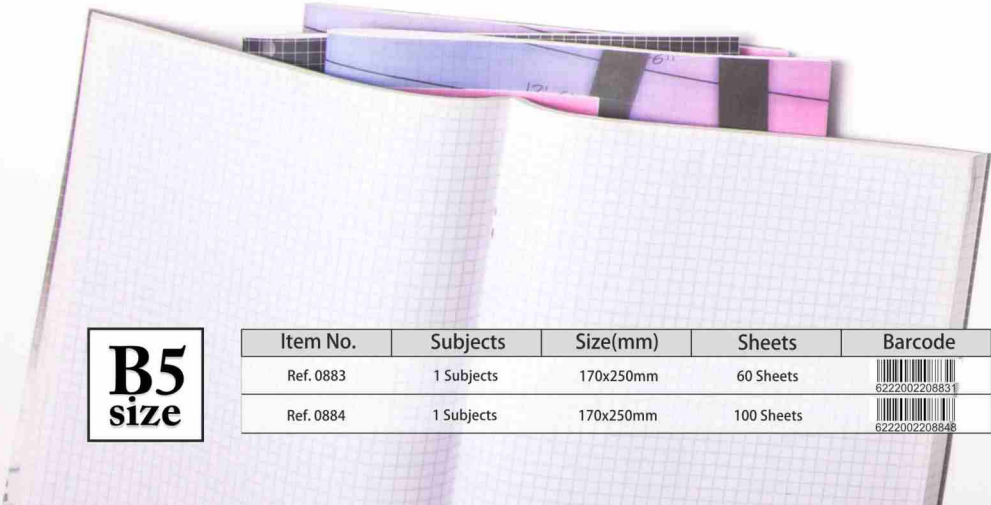

GEOMETRIC Notebook

STITCHED

**B5
size**

Item No.	Subjects	Size(mm)	Sheets	Barcode
Ref. 0883	1 Subjects	170x250mm	60 Sheets	
Ref. 0884	1 Subjects	170x250mm	100 Sheets	

**A4
size**

Item No.	Subjects	Size(mm)	Sheets	Barcode
Ref. 0835	1 Subjects	210x297mm	60 Sheets	
Ref. 0836	1 Subjects	210x297mm	80 Sheets	
Ref. 0837	1 Subjects	210x297mm	100 Sheets